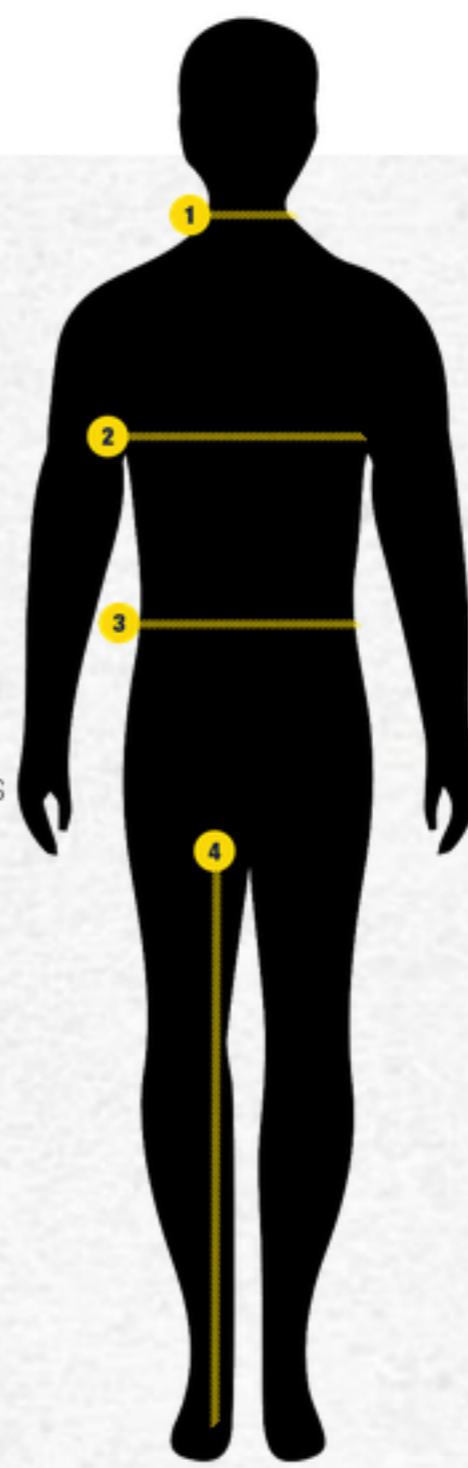

The ease for Traditional Fit shirts is 23cm.

MODERN FIT

Bisley Modern Fit shirts are half size smaller than the Traditional Fit. Bisley Modern Fit pant is lower waisted and slightly slimmer in the leg.

The ease for Modern Fit shirts is 19cm.

ACTIVE FIT

Bisley Active Fit shirts are one size smaller than the Traditional Fit.

The ease for Active Fit shirts is 15cm.

EASE

Ease is the amount of excess volume in a garment needed for regular body movement. It is the difference between body measurement and garment measurement. Having ease is very important because this added volume allows you to breathe, move your arms forward, bend your elbows, sit, walk and do all your normal daily activities in comfort and without restriction.

WOMEN'S MEASUREMENTS

- BUST:** Measure around the fullest part of the bust and shoulder, under the arms with your arms at resting position.
- WAIST:** Measure over undergarments at the natural waistline (usually approx. 1cm below the navel).
- LOWER WAIST:** Measure over undergarment approx. 4cm below the natural waistline.
- HIP:** Measure over undergarments at hips (usually the widest part and is approx. 25cm below the waistline).
- IN-LEG:** Measure from crotch to floor, with shoes.

MEN'S MEASUREMENTS

- NECK:** Measure around the neck where the top of the shirt collar would sit.
- CHEST:** Standing naturally, measure around the fullest part of the chest and shoulder, under the arms with your arms at resting position.
- WAIST:** Measure over undergarments at the natural waistline (usually approx. 1cm below the navel).
- IN-LEG:** Measure from crotch to floor, with shoes.